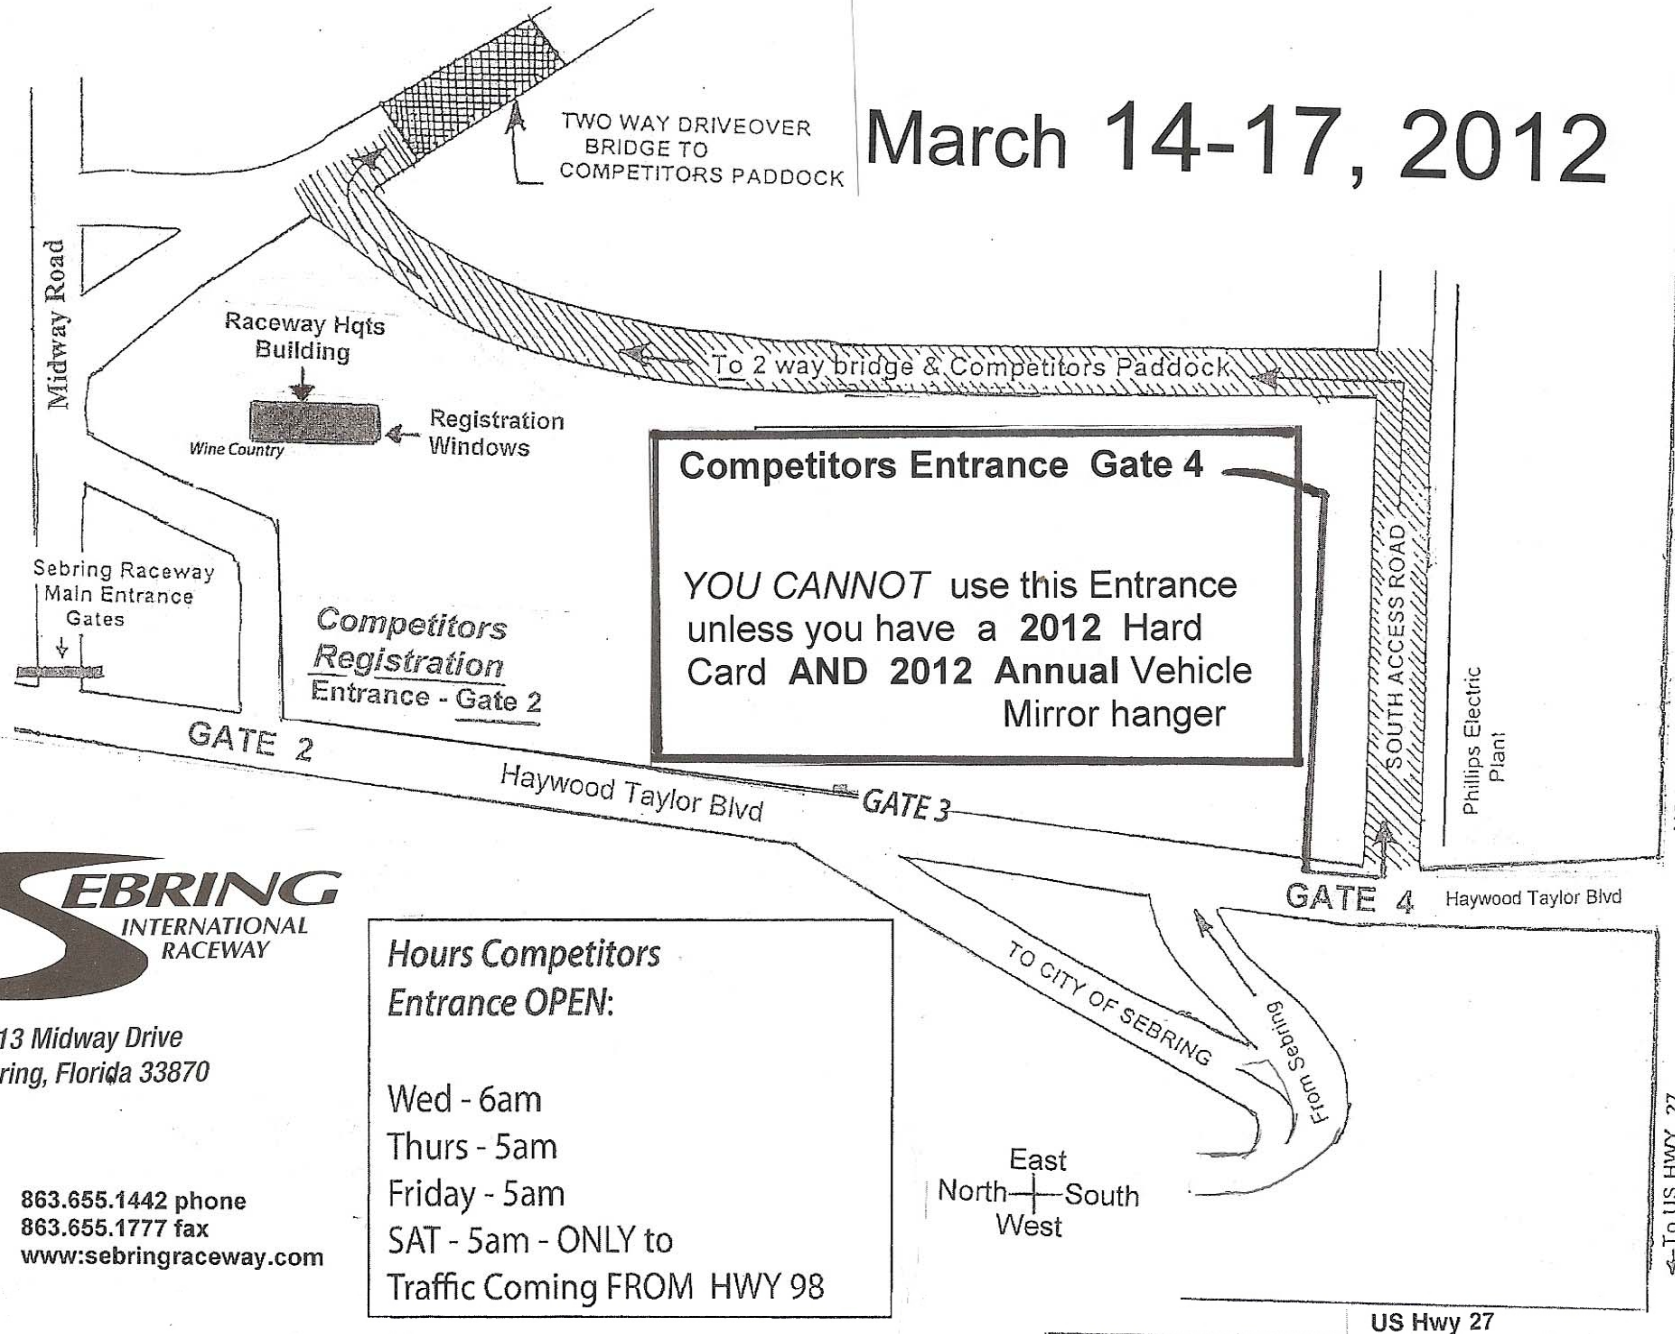

March 14-17, 2012

113 Midway Drive
Sebring, Florida 33870

863.655.1442 phone
863.655.1777 fax
www.sebringraceway.com

Hours Competitors Entrance OPEN:

Wed - 6am
Thurs - 5am
Friday - 5am
SAT - 5am - ONLY to Traffic Coming FROM HWY 98

US HWY 98
Spring Lake Hardware
US HWY 98
Phillips Electric Plant
US HWY 98
Haywood Taylor Blvd
GATE 4
US HWY 27
To US HWY 27